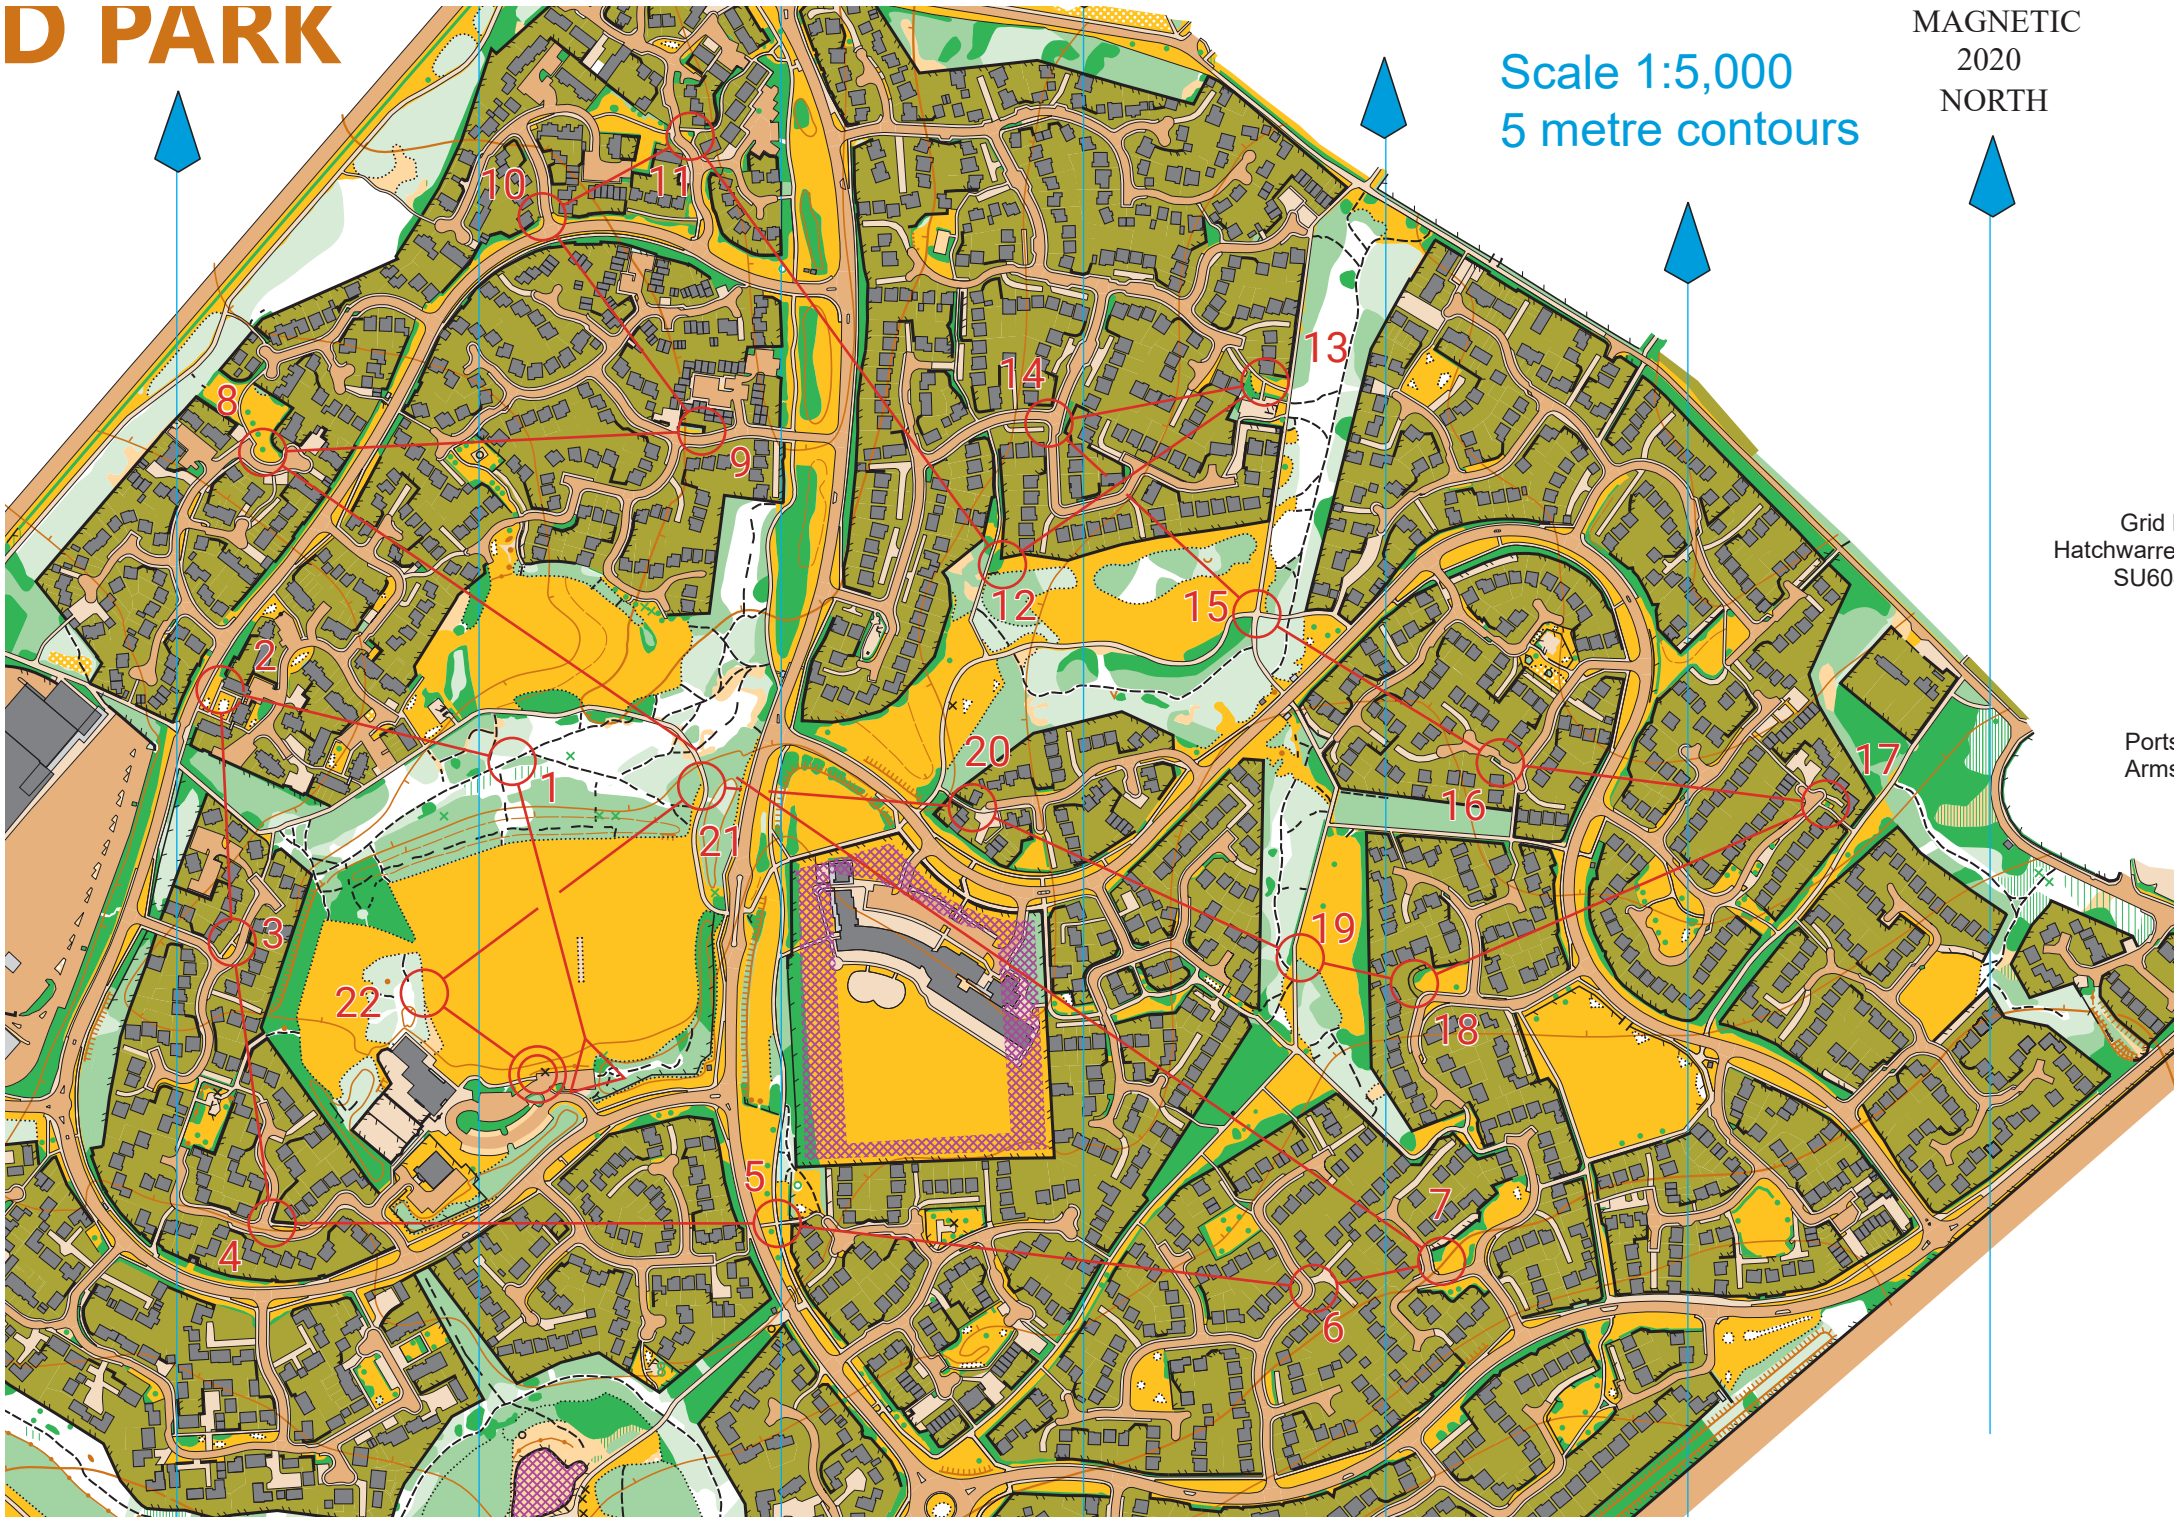

# D PARK

Scale 1:5,000  
5 metre contours

MAGNETIC  
2020  
NORTH

Grid  
Hatchware  
SU60

Ports  
Arms